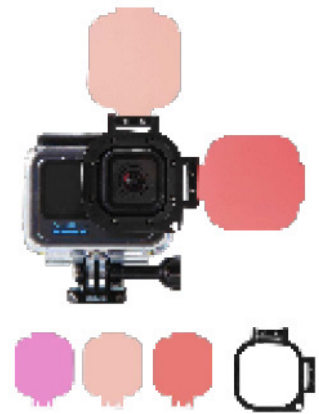

GOPRO RED FILTER KIT

(Shallow/ Deep Dive/ Green Water)

1,490.-

ชุดมือจับขนาดเล็กจับสำหรับ housing

390.-

1,150.-

GOPRO BALL ADAPTER

1,090.-

1,090.-